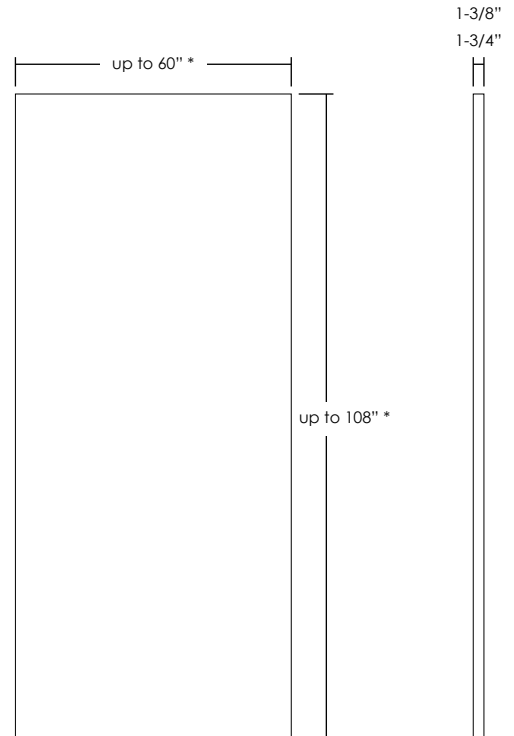

Cotton

Charcoal

Charcoal

* All finishes are 0% VOC and non-toxic. Inquire about custom finishes.

* Contact us for doors sizes that exceed these dimensions

SPECIFICATIONS

- Sustainably harvested from two distinctive American wood species, including FSC certified woods from Oregon and Washington.
- Each wood species is available in three distinct finishes.
- Vertical grain design features the beauty and natural variation of each wood species.
- Choose between 1-3/8" and 1-3/4" door panel thicknesses.
- Customize door width and height to desired 1/4" increment.
- Door prep available for all Krownlab barn door hardware.