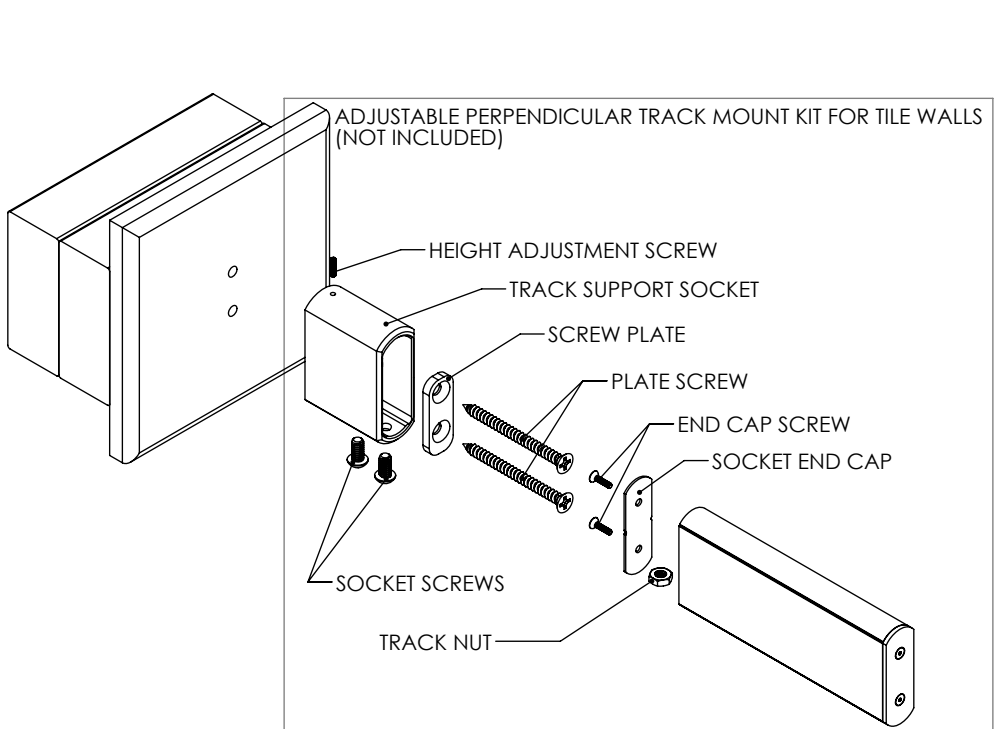

PERPENDICULAR TILE WALL
SCALE: 3" = 1'-0" (1:4)