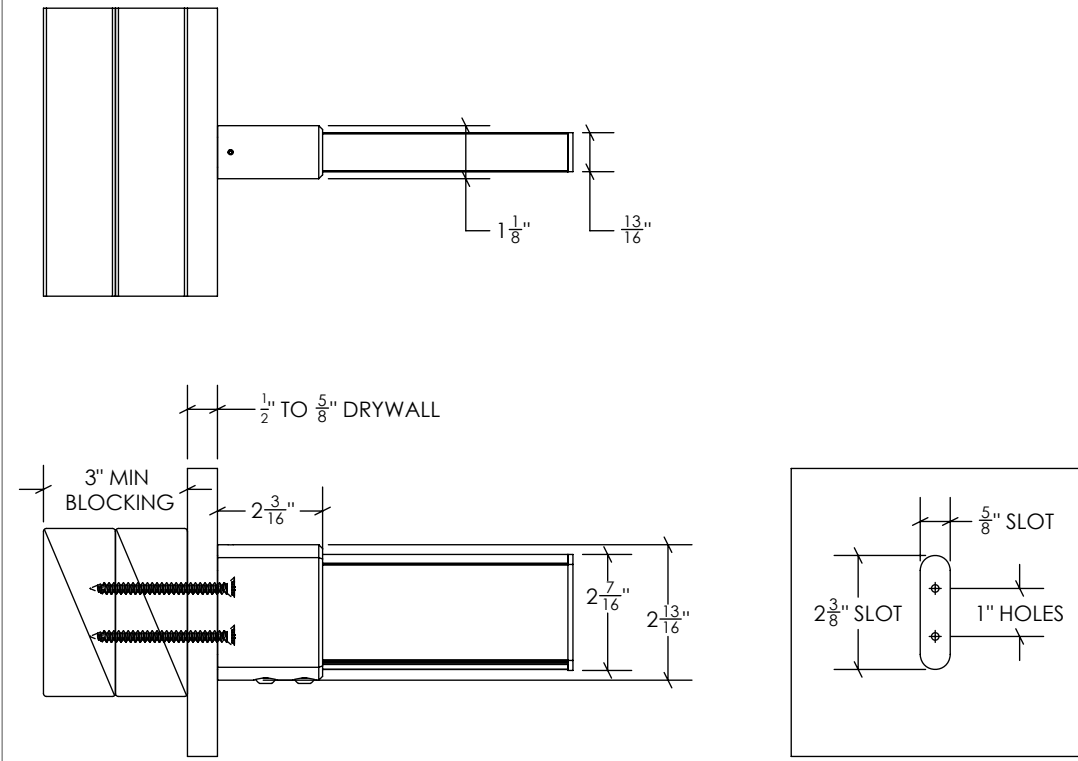

DOCUMENT:	PRODUCT SPECIFICATIONS - PERPENDICULAR TRACK MOUNTING POINT
SYSTEM:	TRU-LEVEL™ TRACK
MOUNTING STYLE:	FRAMED WALL, TILED WALL, GLASS WALL

DOOR APPLICATION:	ALL
PANEL THICKNESS:	3/8" TO 1/2" (CONTACT US FOR PANELS OUTSIDE OF THIS RANGE)
MAXIMUM WEIGHT:	TROLLEY SYSTEM OR TRACK CONFIGURATION DEPENDENT

DRAWING SCALE:	3/4" = 1'-0" (1:16)
UNITS:	INCHES
DATE:	11/16/2023

KROWNLAB  
 2351 NW York St.  
 Portland, OR 97210  
 +1 503 292 6998  
 www.krownlab.com  
 support@krownlab.com

PERPENDICULAR FRAMED WALL  
 SCALE: 3" = 1'-0" (1:4)

PERPENDICULAR TILE WALL  
 SCALE: 3" = 1'-0" (1:4)

PERPENDICULAR GLASS WALL  
 SCALE: 3" = 1'-0" (1:4)