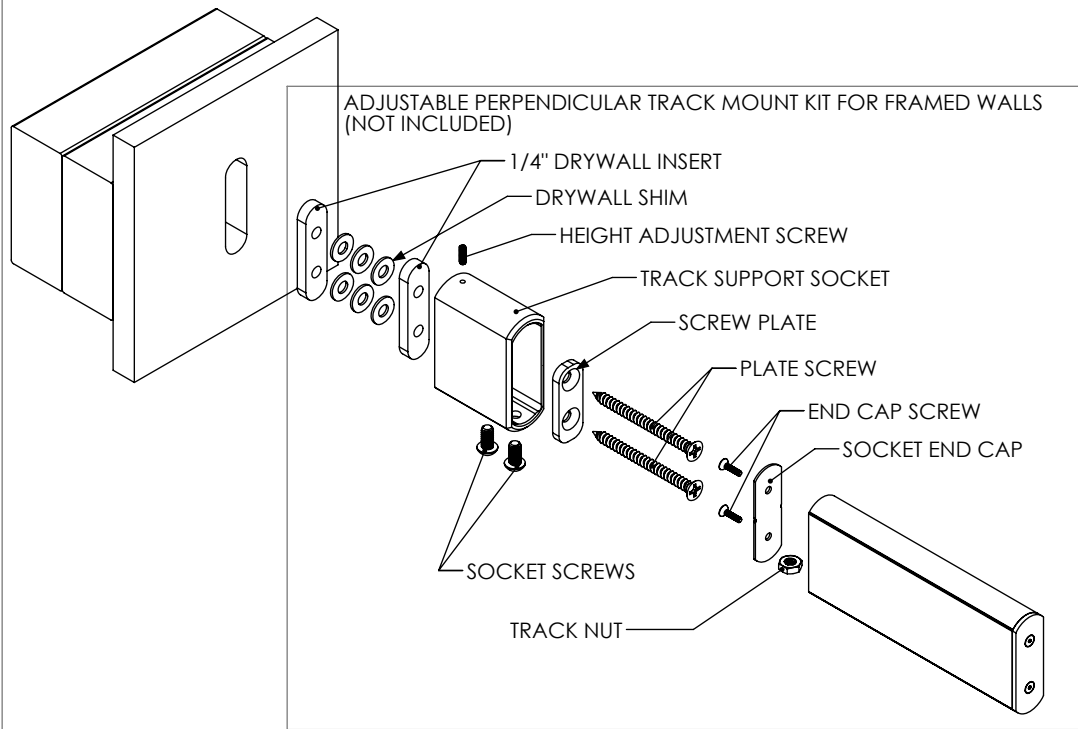

DOCUMENT:	PRODUCT SPECIFICATIONS - PERPENDICULAR TRACK MOUNTING POINT
SYSTEM:	TRU-LEVEL™ TRACK
MOUNTING STYLE:	FRAMED WALL, TILED WALL, GLASS WALL

DOOR APPLICATION:	ALL
PANEL THICKNESS:	3/8" TO 1/2" (CONTACT US FOR PANELS OUTSIDE OF THIS RANGE)
MAXIMUM WEIGHT:	TROLLEY SYSTEM OR TRACK CONFIGURATION DEPENDENT

DRAWING SCALE:	3/4" = 1'-0" (1:16)
UNITS:	INCHES
DATE:	11/16/2023

KROWNLAB  
 2351 NW York St.  
 Portland, OR 97210  
 +1 503 292 6998  
 www.krownlab.com  
 support@krownlab.com

PERPENDICULAR FRAMED WALL  
 SCALE: 3" = 1'-0" (1:4)

PERPENDICULAR TILE WALL  
 SCALE: 3" = 1'-0" (1:4)

PERPENDICULAR GLASS WALL  
 SCALE: 3" = 1'-0" (1:4)