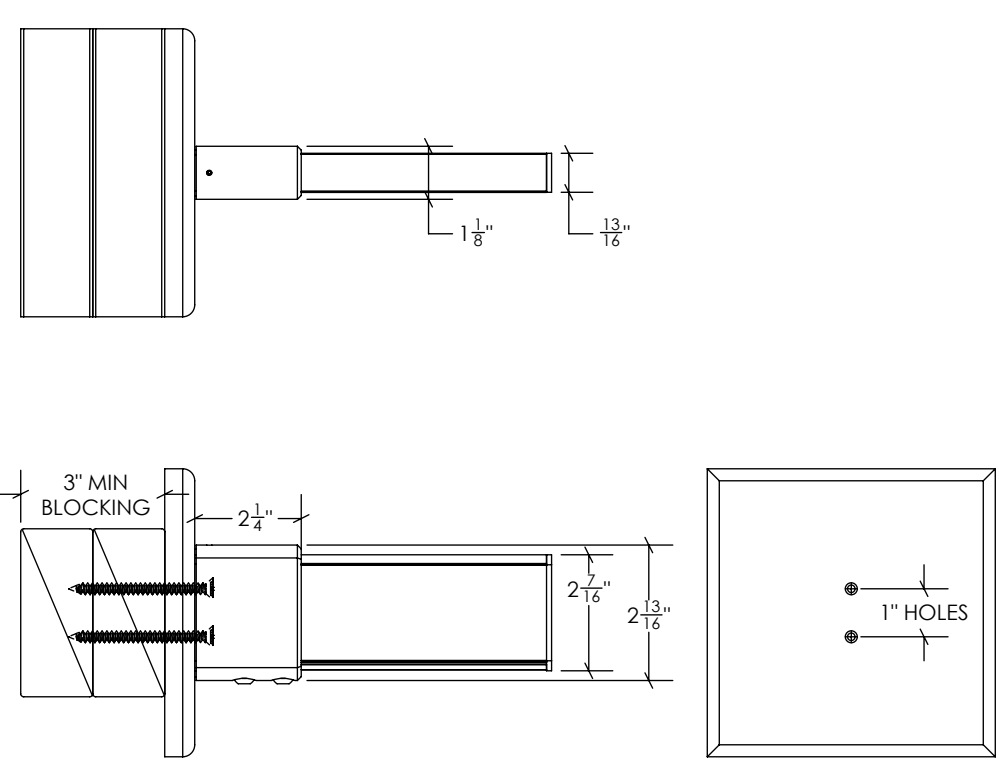

DOCUMENT:	PRODUCT SPECIFICATIONS - PERPENDICULAR TRACK MOUNTING POINT
SYSTEM:	TRU-LEVEL™ TRACK
MOUNTING STYLE:	FRAMED WALL, TILED WALL, GLASS WALL

DOOR APPLICATION:	ALL
PANEL THICKNESS:	3/8" TO 1/2" (CONTACT US FOR PANELS OUTSIDE OF THIS RANGE)
MAXIMUM WEIGHT:	TROLLEY SYSTEM OR TRACK CONFIGURATION DEPENDENT

DRAWING SCALE:	3/4" = 1'-0" (1:16)
UNITS:	INCHES
DATE:	11/16/2023

KROWNLAB  
 2351 NW York St.  
 Portland, OR 97210  
 +1 503 292 6998  
 www.krownlab.com  
 support@krownlab.com

PERPENDICULAR FRAMED WALL  
 SCALE: 3" = 1'-0" (1:4)

PERPENDICULAR TILE WALL  
 SCALE: 3" = 1'-0" (1:4)

PERPENDICULAR GLASS WALL  
 SCALE: 3" = 1'-0" (1:4)