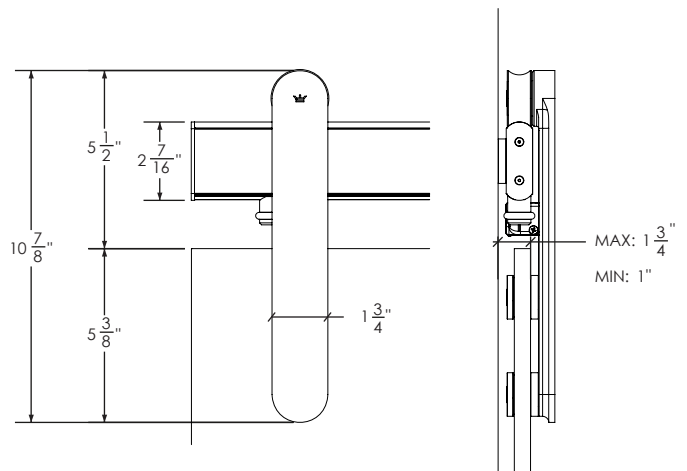

FEATURES

- Fast and easy installs with the Tru-Level™ system, providing a full 1/4" vertical and lateral adjustment at all mounting points.
- Easily set and readjust door travel on site, even after install.
- High precision bearings provide silent and smooth door travel.
- Low profile design, provides highly versatile use.
- Accommodates glass, wood, metal-clad, and composite doors.
- ADA compatible door pull force at full panel weight.
- Designed in Portland, OR. Proudly Made In The USA.
- 10 year commercial warranty.

SPECIFICATIONS

- Single track lengths available up to 12' (142").
- Easily modify track length on site with common tools.
- Track drills easily on site.
- Multiple tracks can easily be joined together.
- Accommodates glass and framed walls.

WHAT'S INCLUDED

- 1 x track system with all necessary mounting hardware.
- 2 x door stops.
- 2 x trolleys with all necessary door mounting hardware.
- 1 x door bottom guide.

Visit our website for all compatible options and add-ons.

DETAILS

- Standard compatible with glass panels 3/8" to 1/2" thick. Contact us for panels outside of this thickness range.
- Standard 200 lb door weight capacity. Choose Baldur or Oden for heavier door panels, or contact us.

QUICK LOOK

FINISH OPTIONS