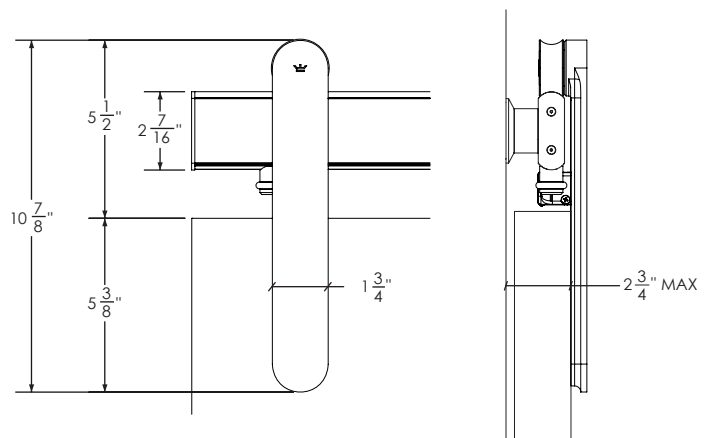

FEATURES

- Fast and easy installs with the Tru-Level™ system, providing a full 1/4" vertical and lateral adjustment at all mounting points.
- Easily set and readjust door travel on site, even after install.
- High precision bearings provide silent and smooth door travel.
- Low profile design, provides highly versatile use.
- Accommodates glass, wood, metal-clad, and composite doors.
- ADA compatible door pull force at full panel weight.
- Designed in Portland, OR. Proudly Made In The USA.
- 10 year commercial warranty.

SPECIFICATIONS

- Single track lengths available up to 12' (142").
- Easily modify track length on site with common tools.
- Track drills easily on site.
- Multiple tracks can easily be joined together.
- Accommodates glass and framed walls.

DETAILS

- Door panel thickness range: 1-1/4" to 2-3/8", or up to 1-3/4" with typical door trim. Choose Top Mount for thicker panels.
- Standard 200 lb door weight capacity. Choose Baldur or Oden for heavier door panels, or contact us.