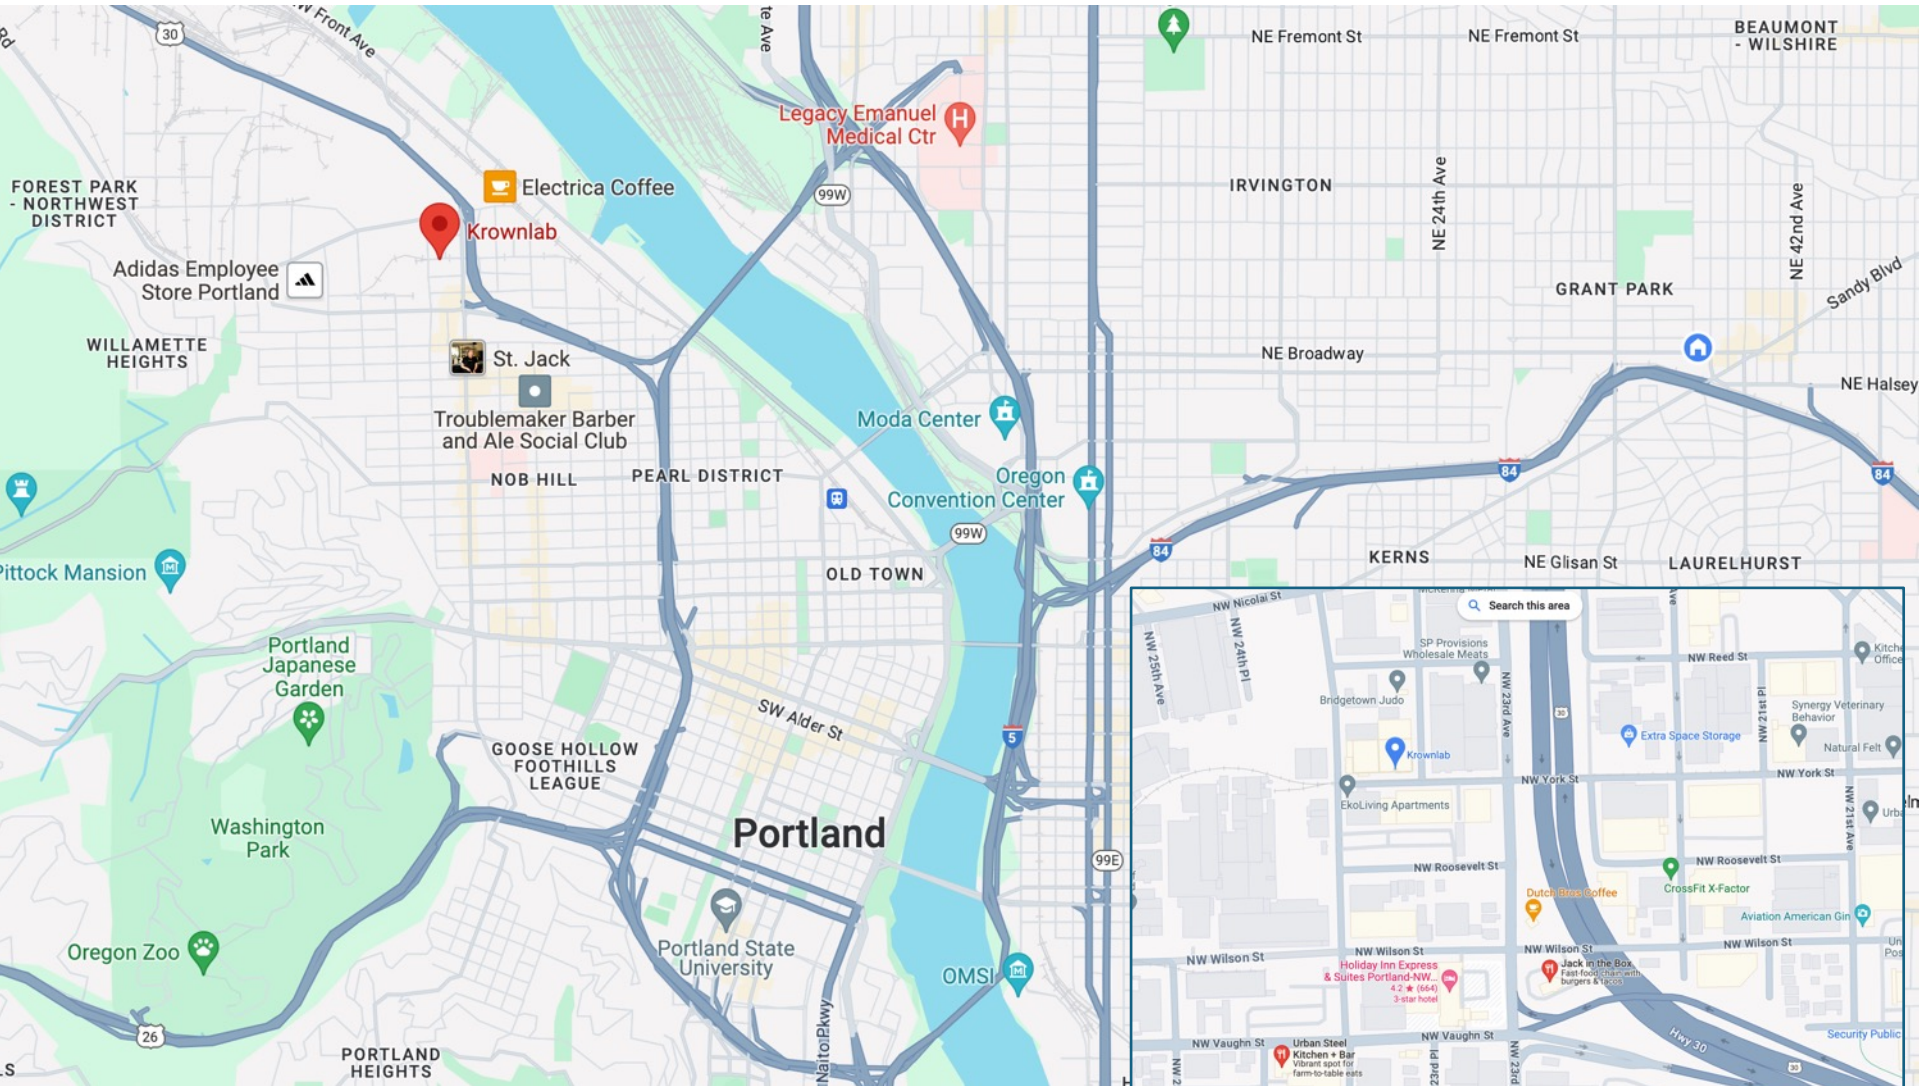

Near all the conveniences of Slabtown and NW 23rd Avenue.
Centrally located at the West end of the Fremont Bridge, near 405 and Hwy 30.
Walking distance to the 15 (Belmont) and 77 (Halsey) bus lines.
Easily accessible by bike via Naito/NW Front bike lane.