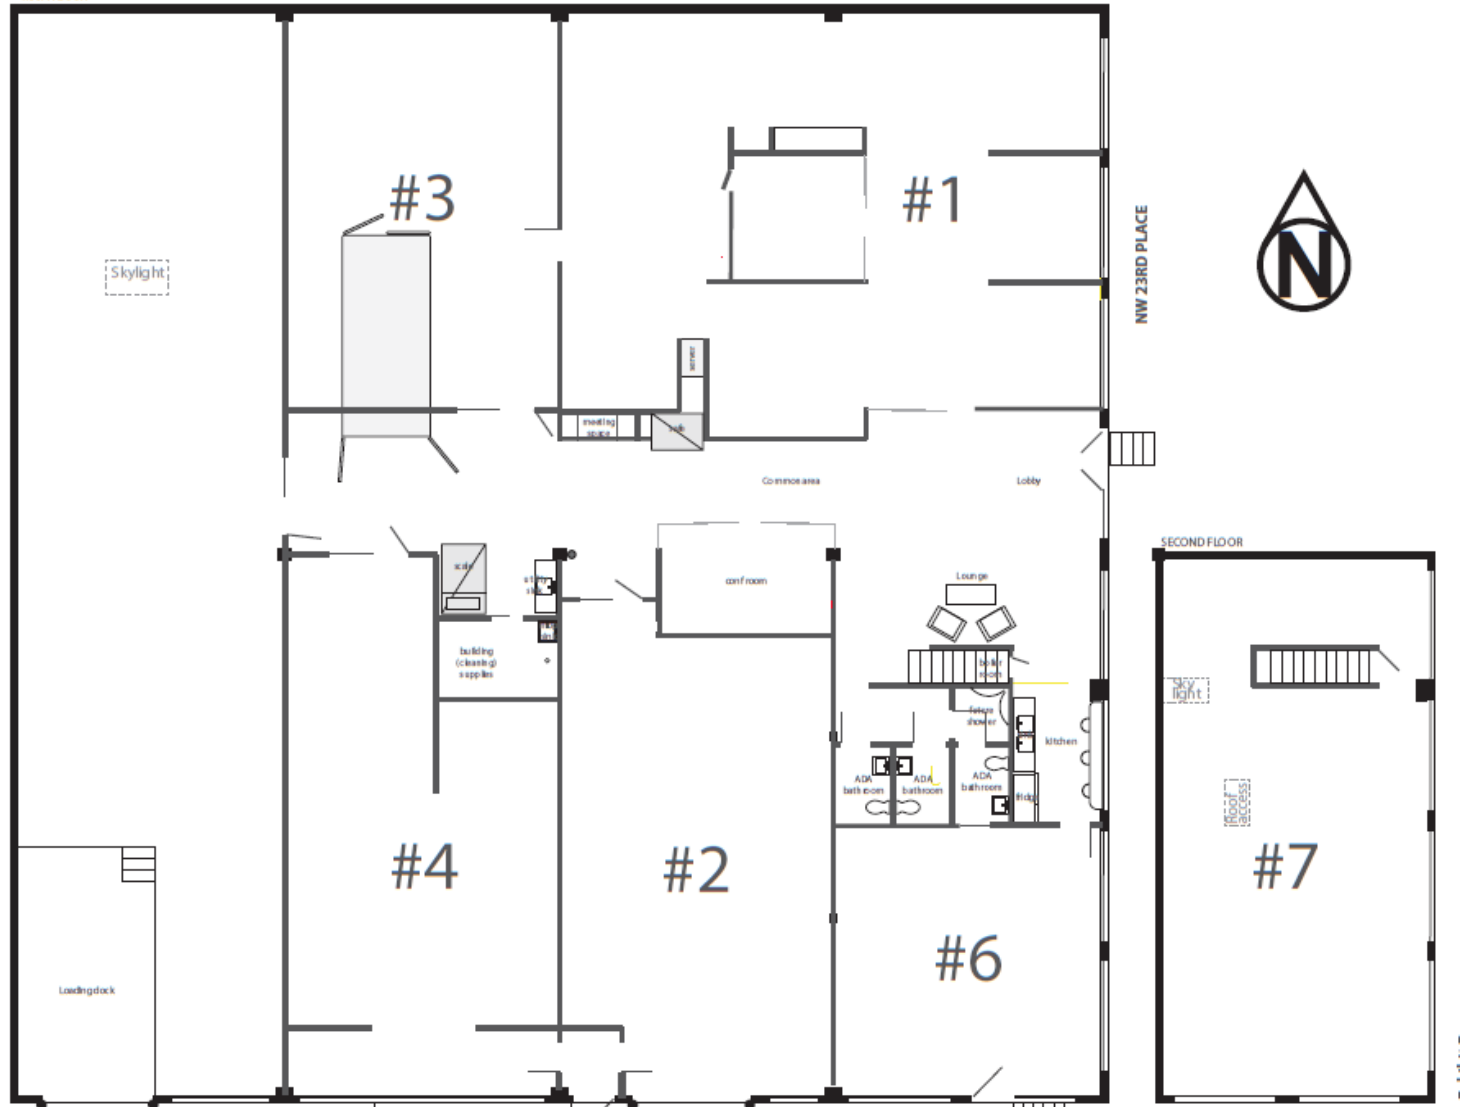

2351 NW YORK ST - BUILDING FLOORPLAN